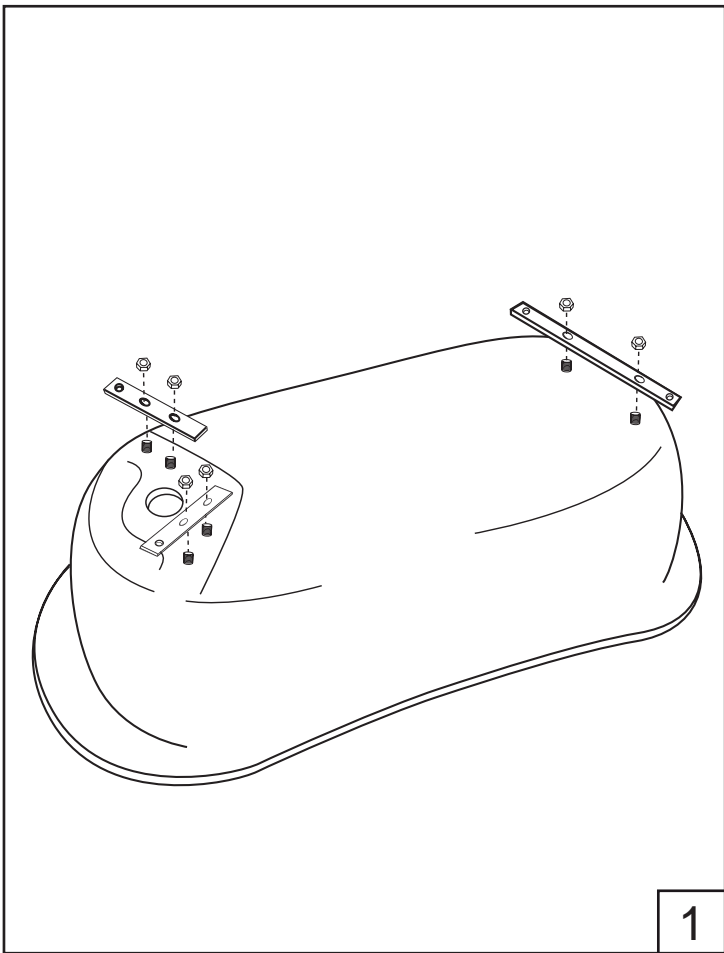

x 4

x 4

Tools Required

OLD ENGLAND

OLD ENGLAND

Address:
 Montörgatan 7, 2 tr,
 S-302 60 Halmstad, Sweden.
 +46 (0)35 166430

Noro Scandinavia