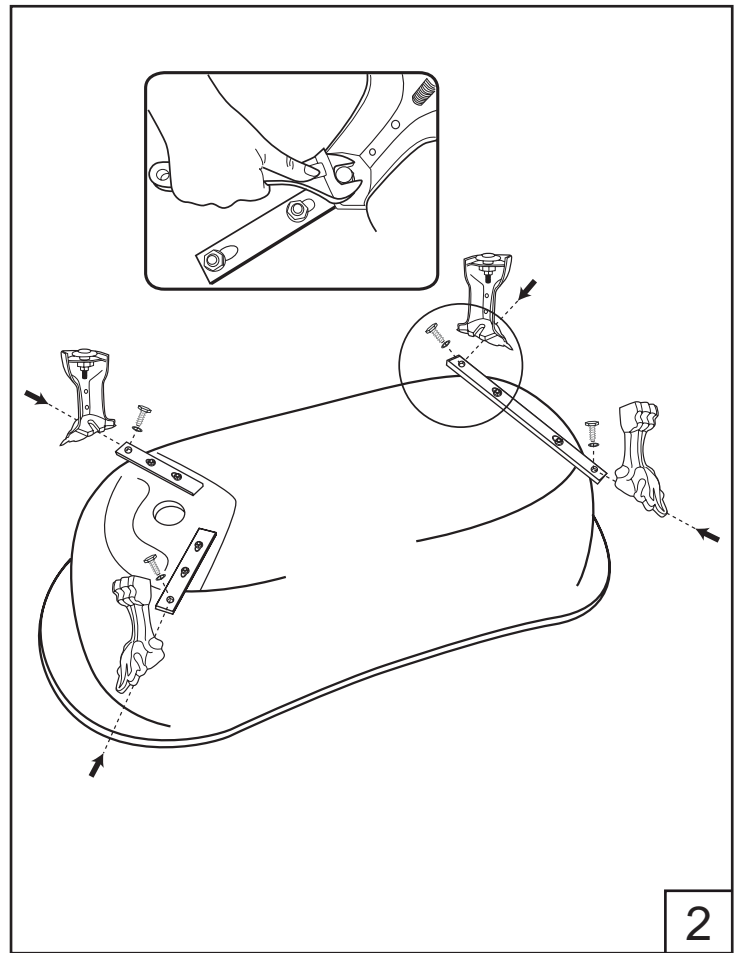

x 4

x 4

Tools Required

OLD ENGLAND

OLD ENGLAND

Address:
 Montörgatan 7, 2 tr,
 S-302 60 Halmstad, Sweden.
 +46 (0)35 166430

Noro Scandinavia