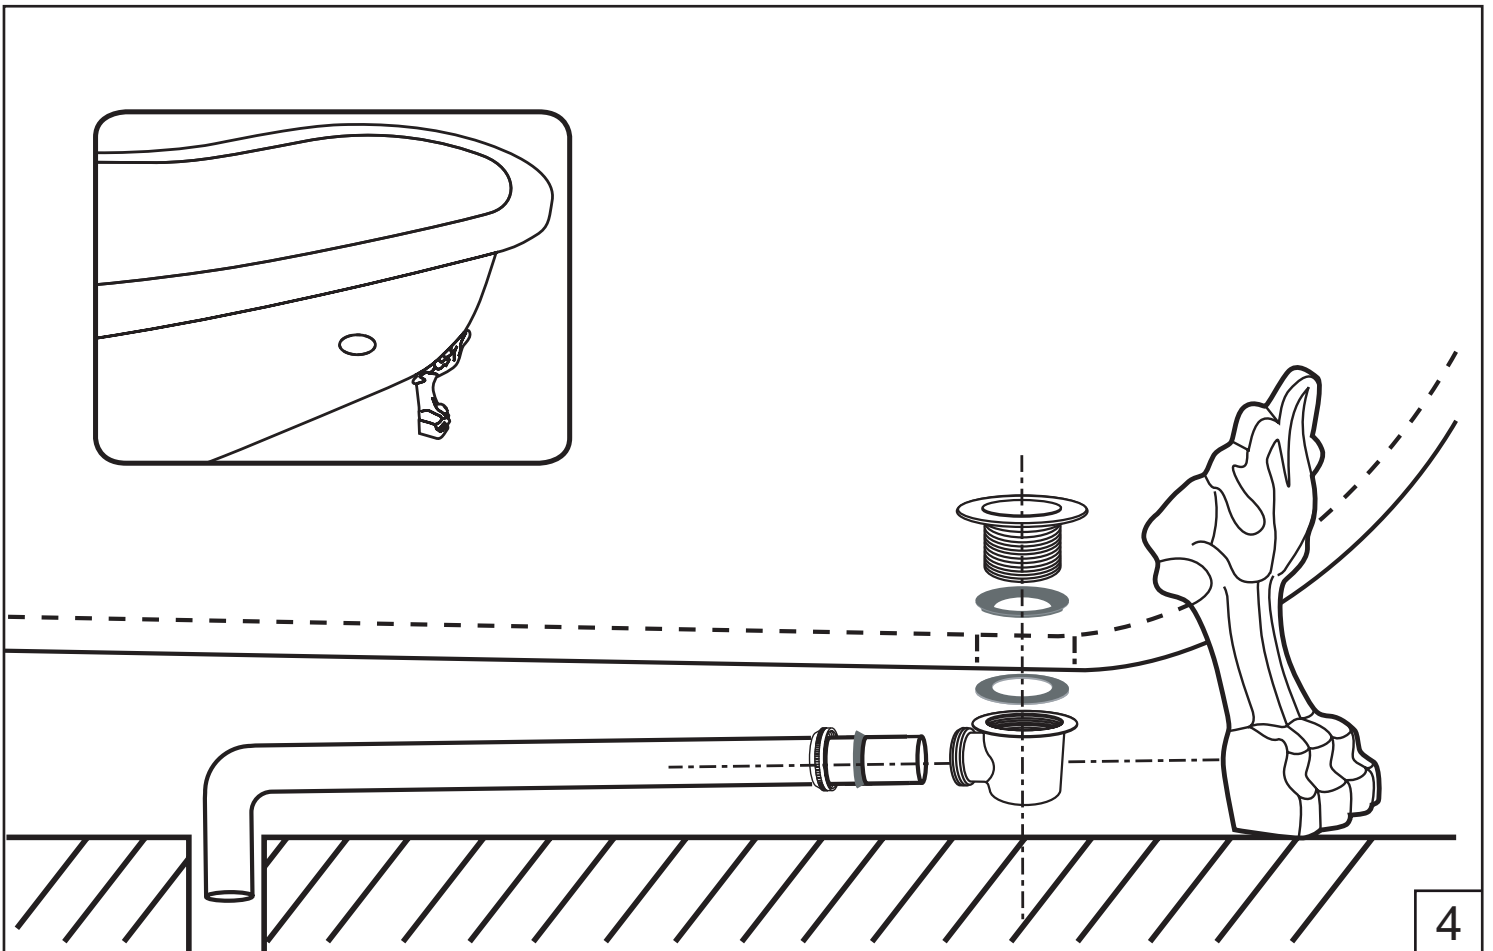

x 4

x 4

Tools Required

OLD ENGLAND

OLD ENGLAND

Address:
 Montörgatan 7, 2 tr,
 S-302 60 Halmstad, Sweden.
 +46 (0)35 166430

Noro Scandinavia